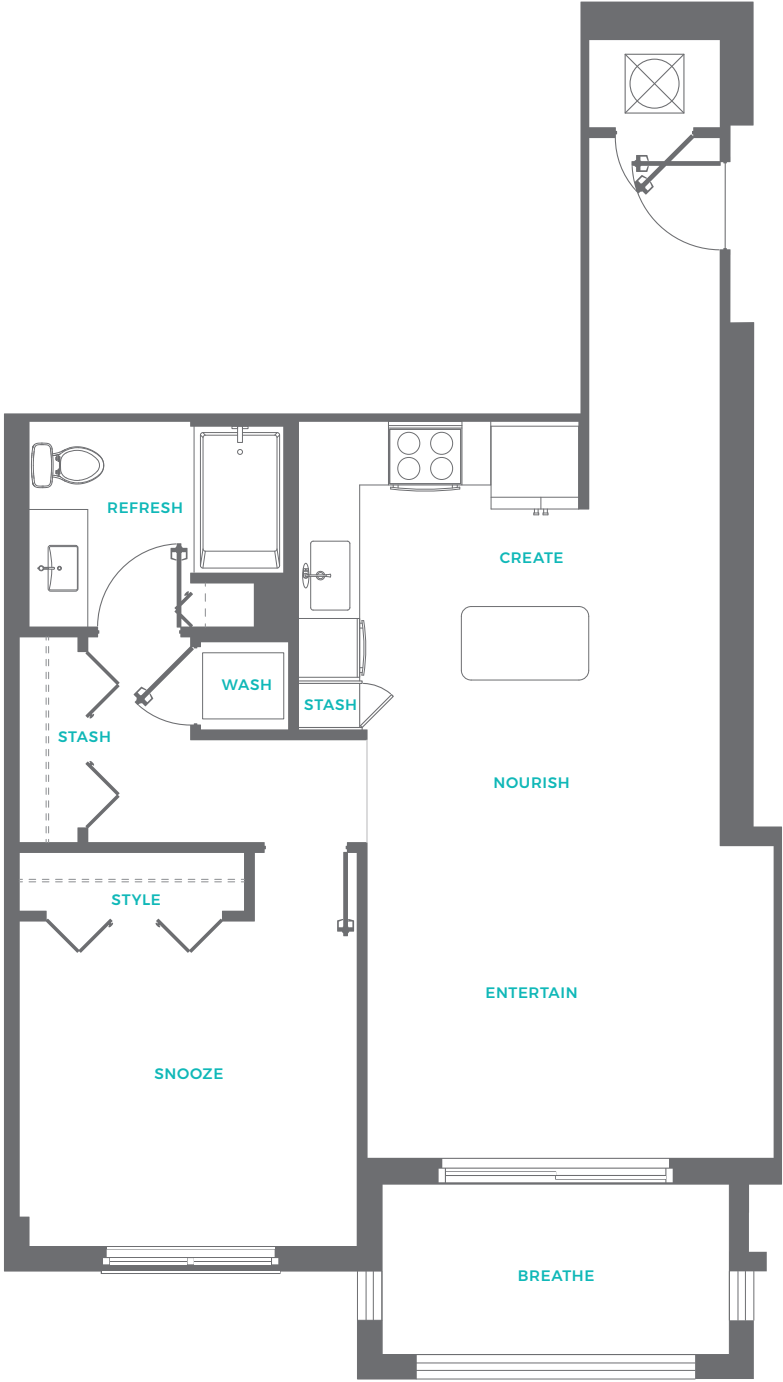

A2

1 bed | 1 bath

788 square feet

THE RISE FLAGLER VILLAGE

855.217.4827

theriseatflaglervillage.com

405 NE 2nd Street, Ft. Lauderdale, FL 33301