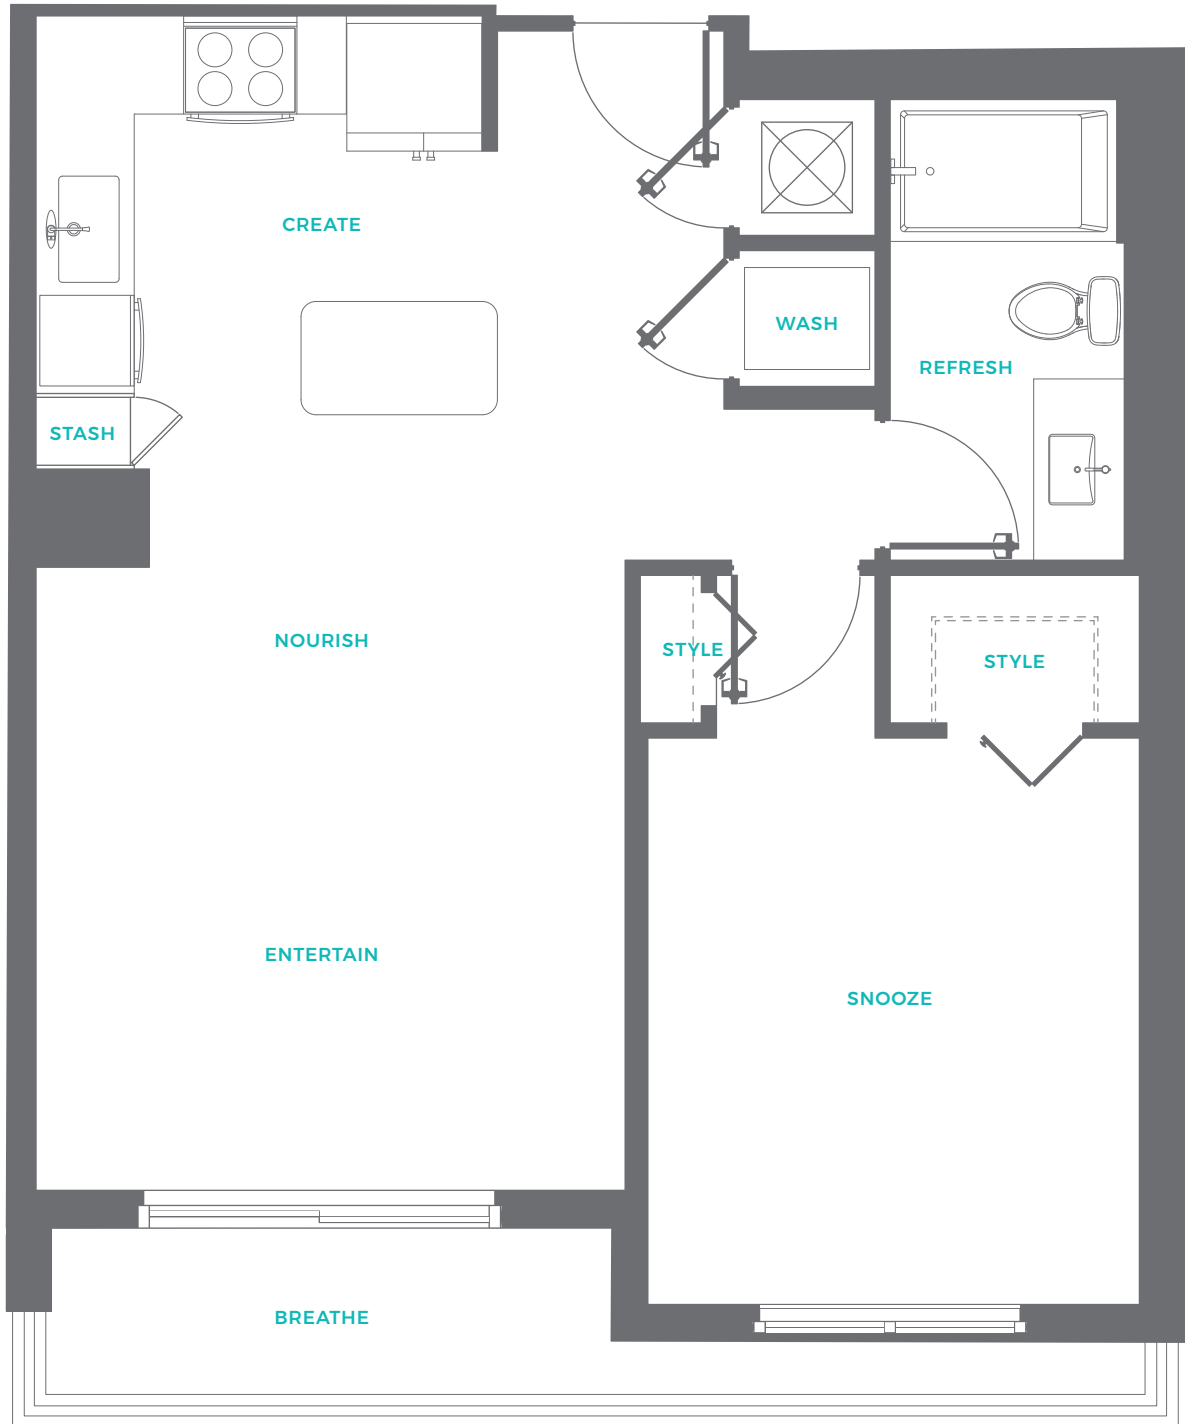

THE RISE FLAGLER VILLAGE

A7

1 bed | 1 bath

714 square feet

855.217.4827

theriseatflaglervillage.com

405 NE 2nd Street, Ft. Lauderdale, FL 33301