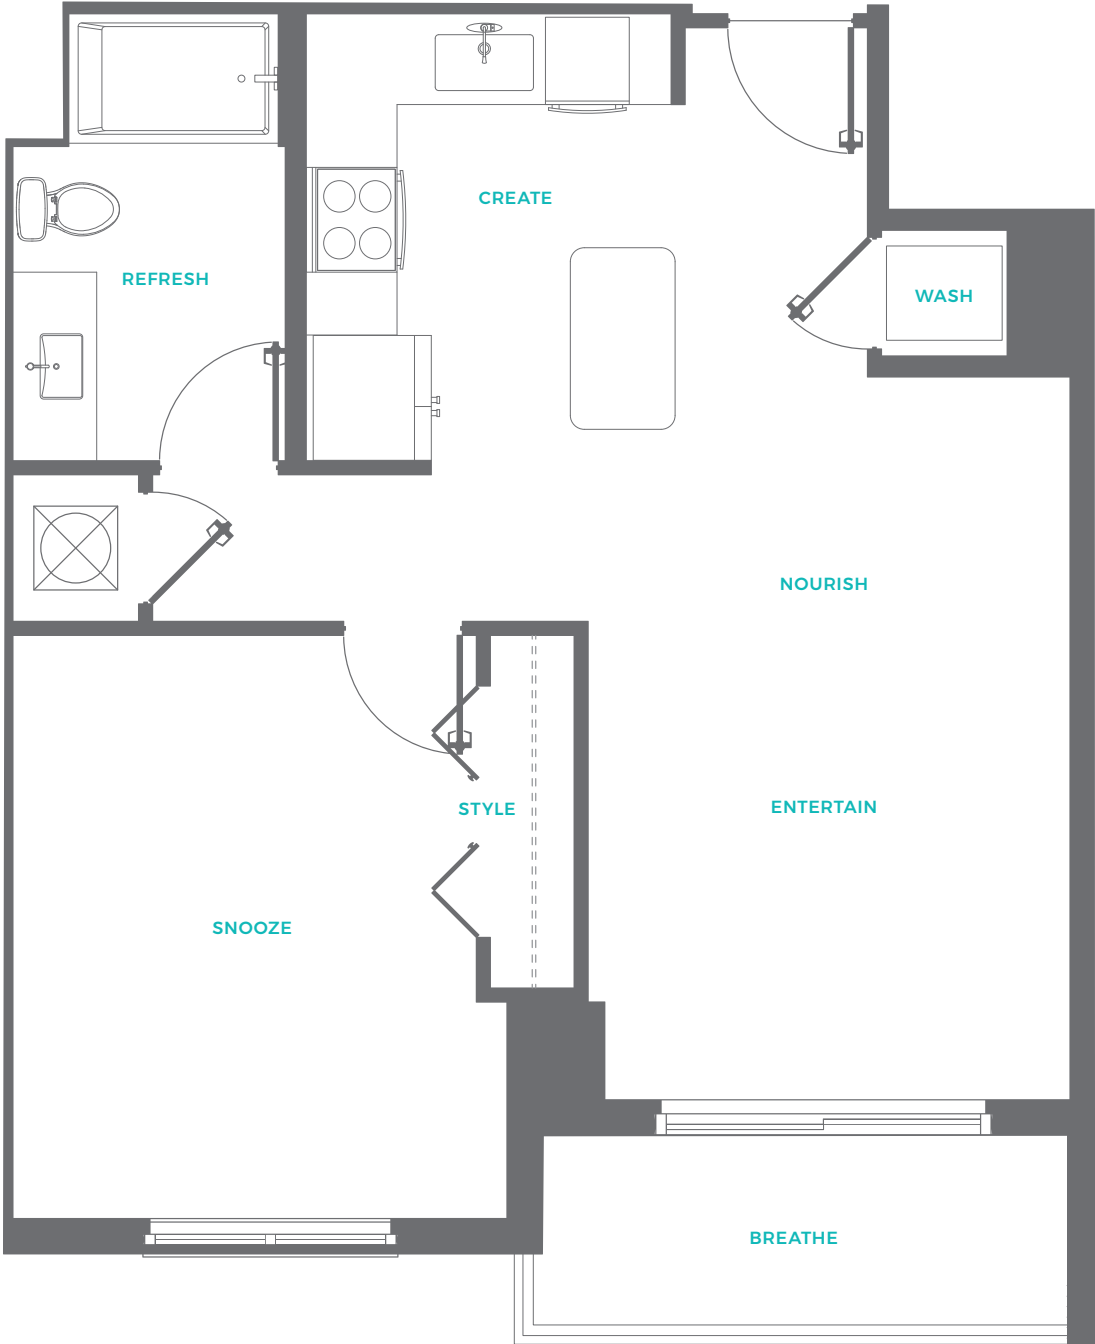

A8

**THE RISE** | **FLAGLER VILLAGE**

*1 bed | 1 bath*

*704 square feet*

855.217.4827  
theriseatflaglervillage.com  
405 NE 2nd Street, Ft. Lauderdale, FL 33301