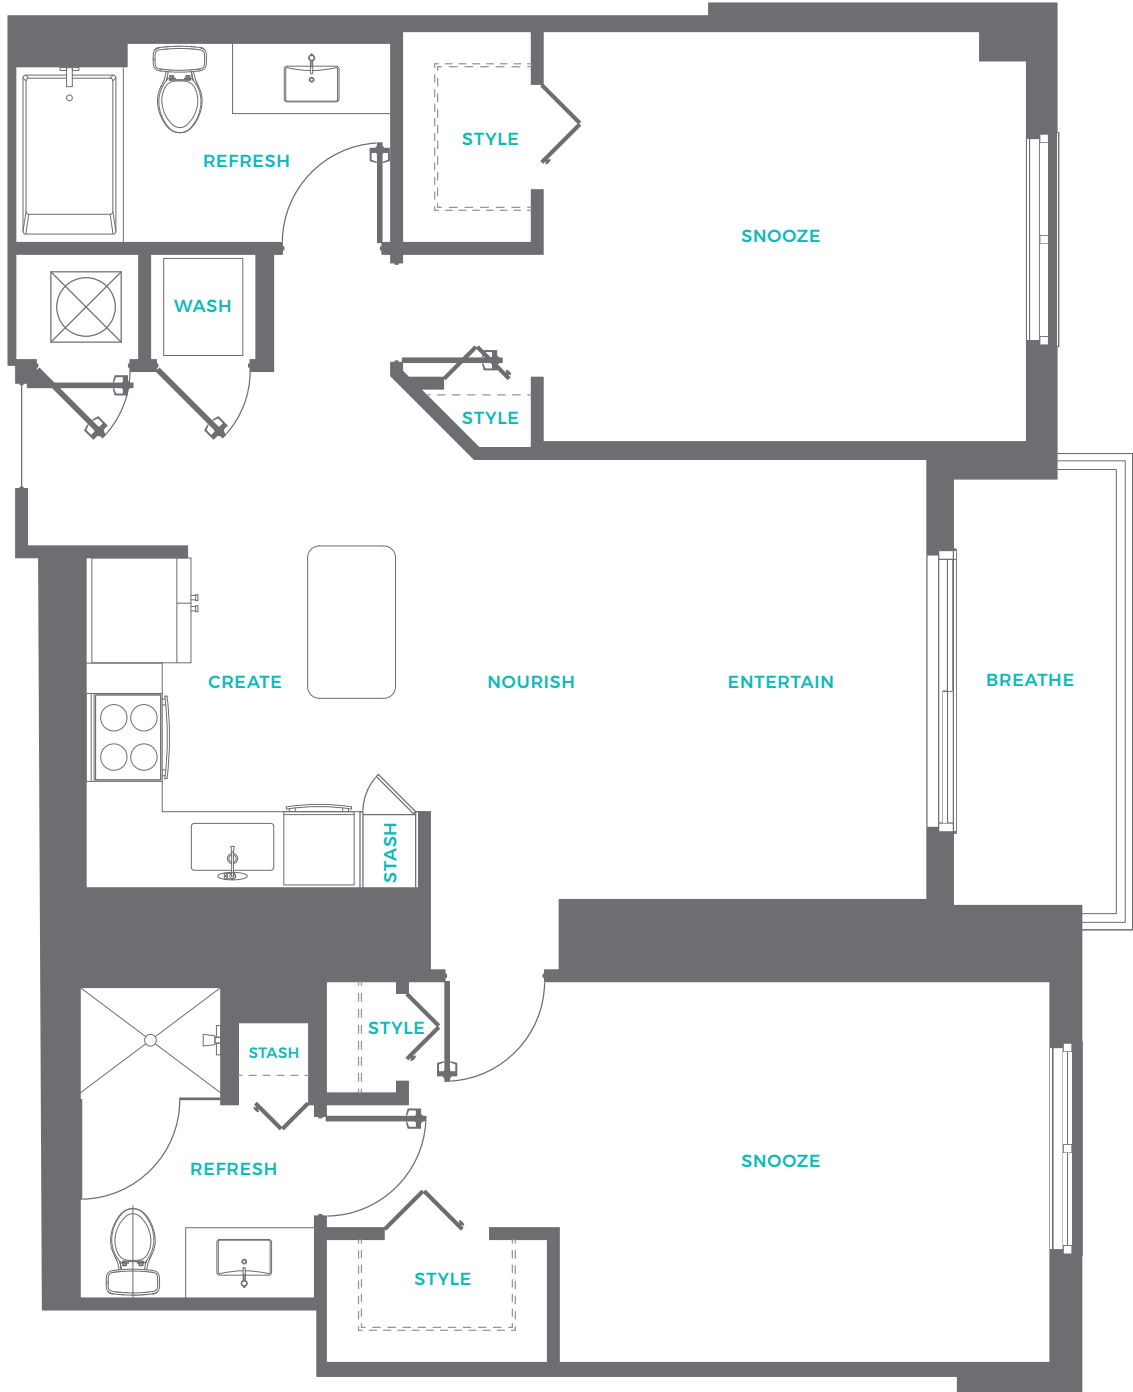

B4

THE RISE | **FLAGLER VILLAGE**

2 bed | 2 bath
1,092 square feet

855.217.4827
theriseatflaglervillage.com
405 NE 2nd Street, Ft. Lauderdale, FL 33301