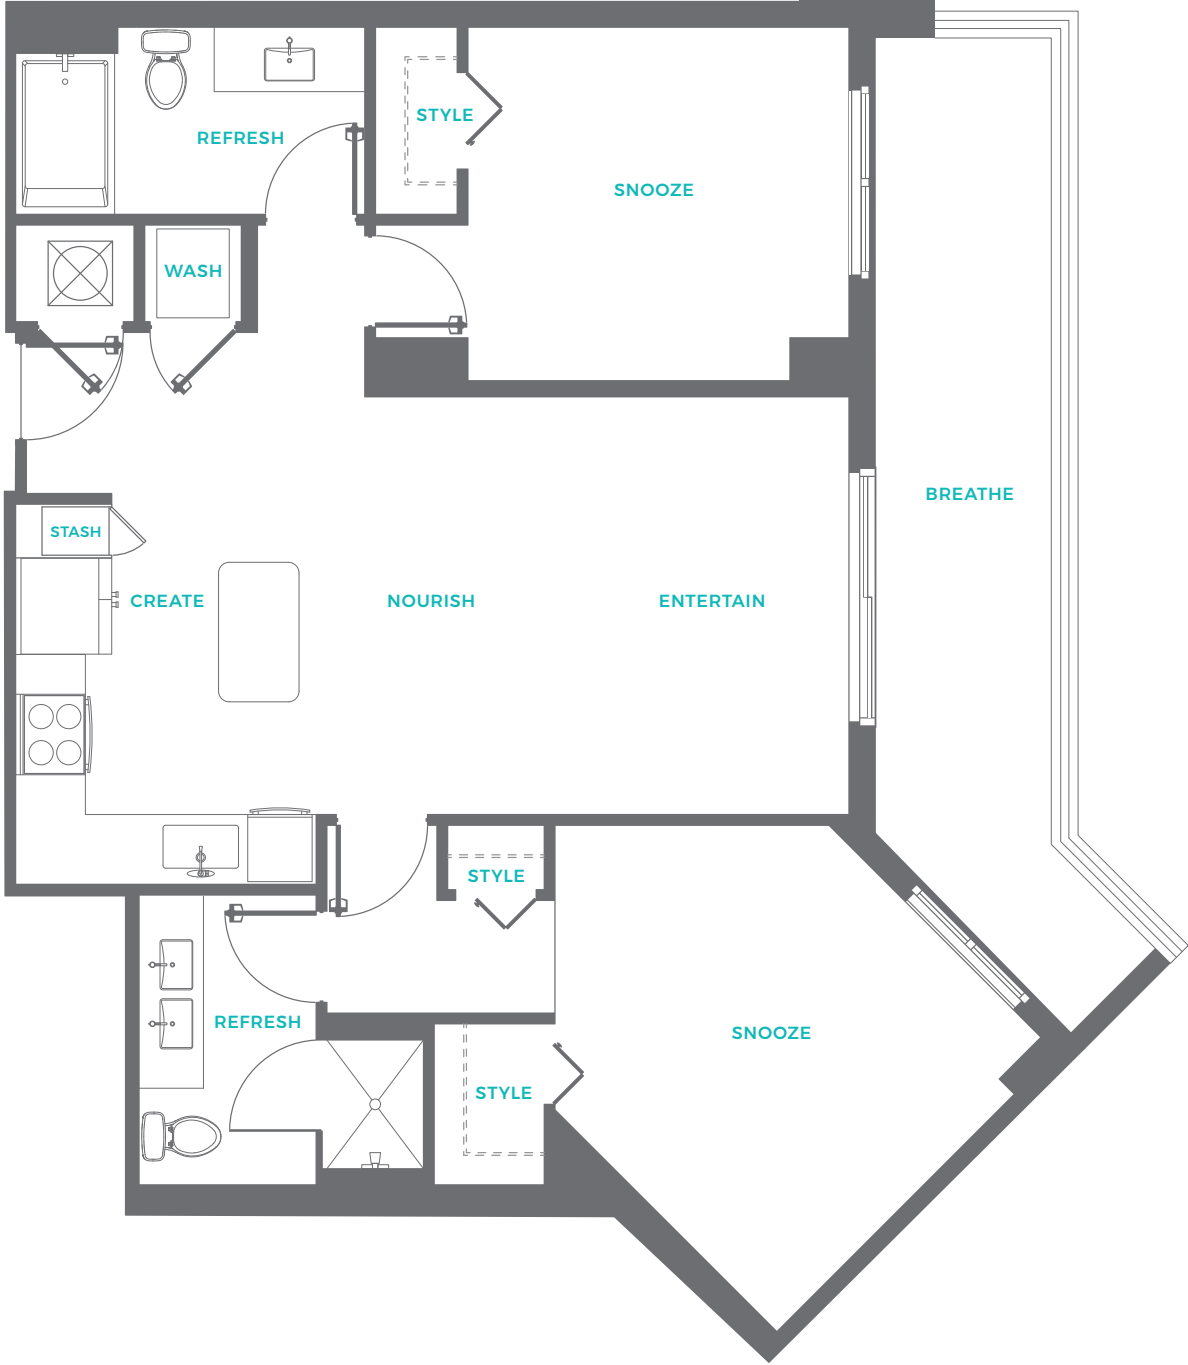

B6

**THE RISE** | **FLAGLER VILLAGE**

2 bed | 2 bath  
1,019 square feet

855.217.4827  
theriseatflaglervillage.com  
405 NE 2nd Street, Ft. Lauderdale, FL 33301