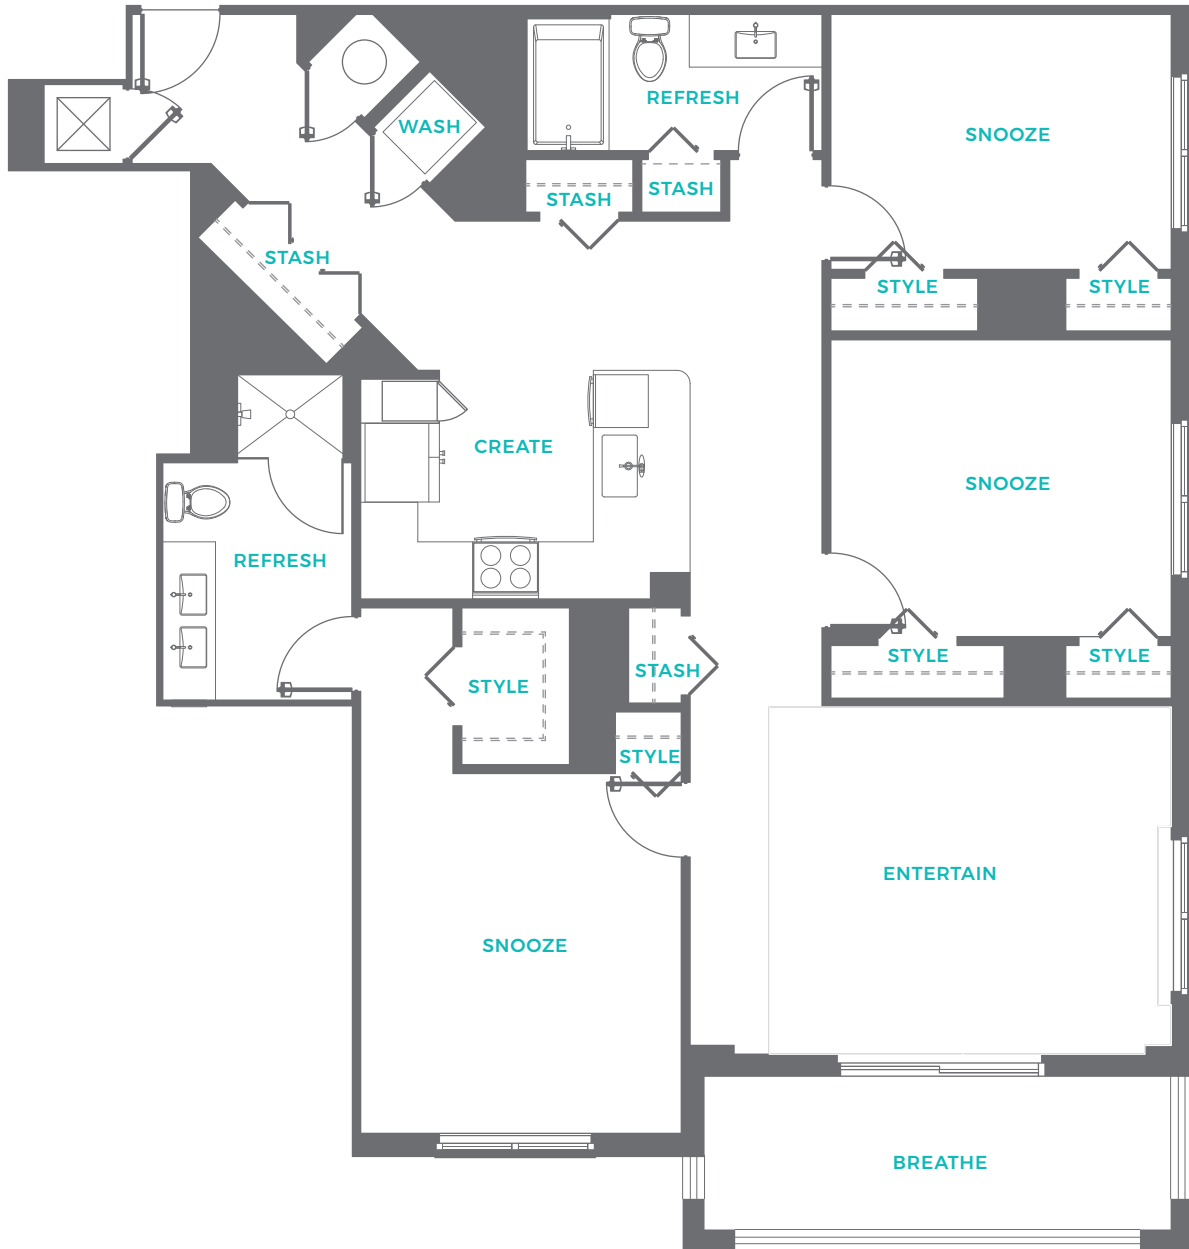

C2

**THE RISE** FLAGLER VILLAGE

3 bed | 2 bath  
1,537 square feet

855.217.4827

[theriseatflaglervillage.com](http://theriseatflaglervillage.com)

405 NE 2nd Street, Ft. Lauderdale, FL 33301