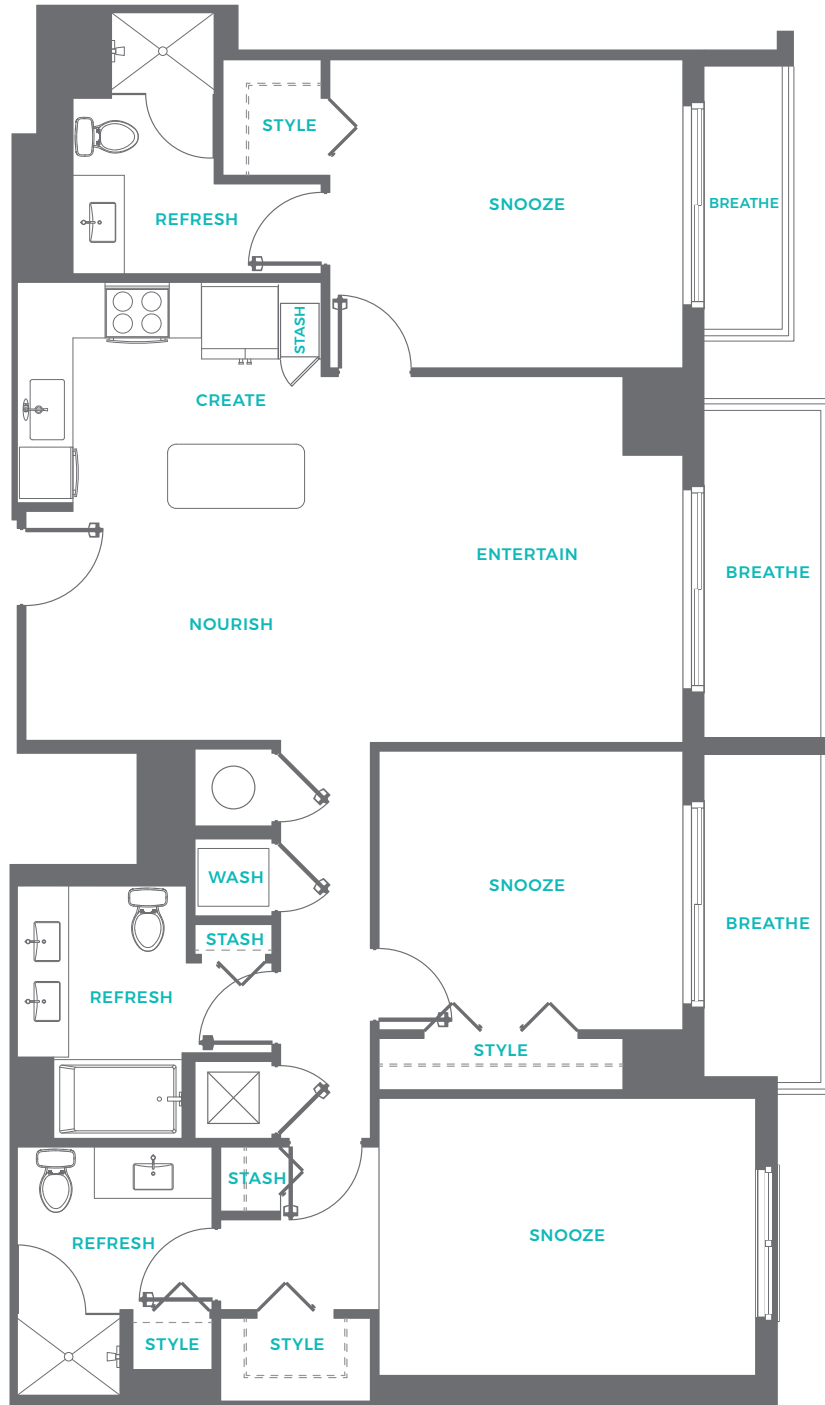

C3

THE RISE FLAGLER VILLAGE

3 bed | 3 bath
1,447 square feet

855.217.4827
theriseatflaglervillage.com
405 NE 2nd Street, Ft. Lauderdale, FL 33301