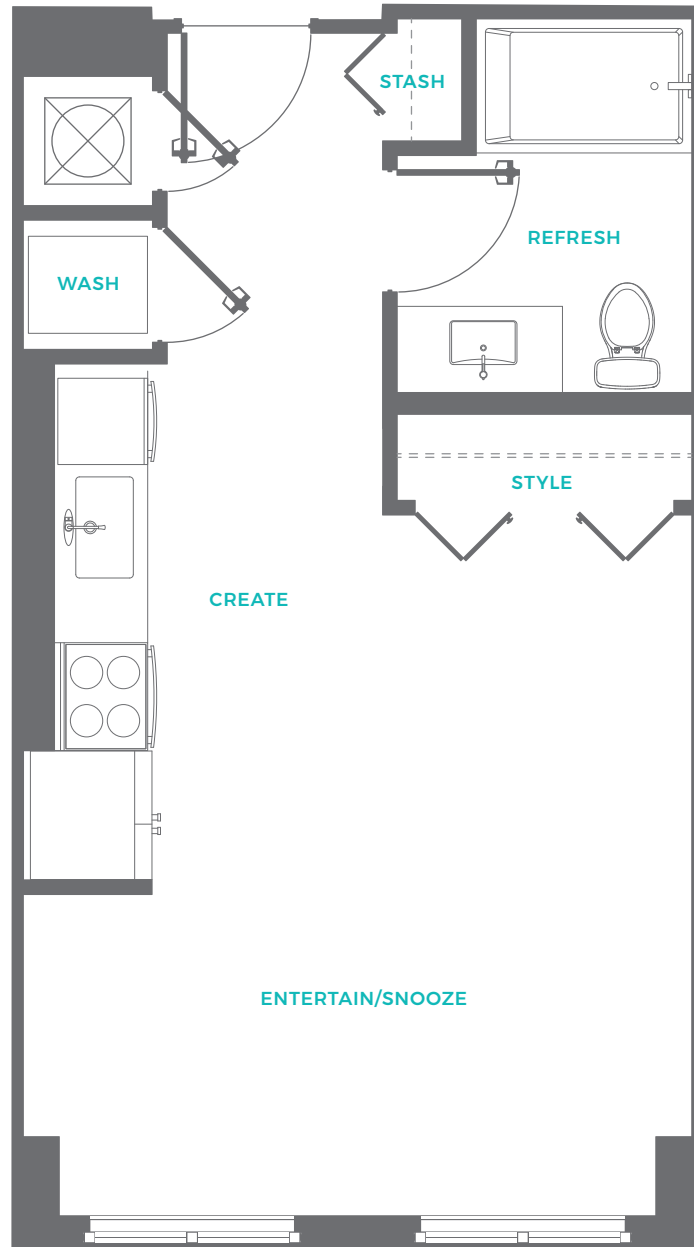

THE RISE

FLAGLER VILLAGE

S1

1 bed | 1 bath

460 square feet

855.217.4827

theriseatflaglervillage.com

405 NE 2nd Street, Ft. Lauderdale, FL 33301